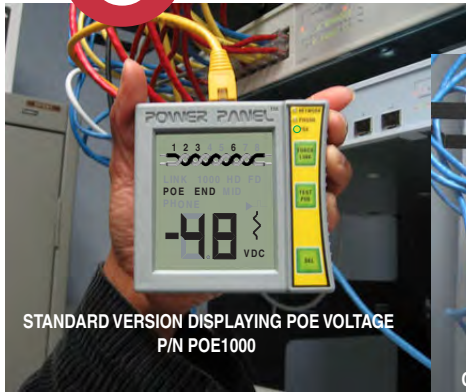

POWER PANEL™

CAT5/6 DVM (JACK AND POE TESTER)

3 POWER PANEL DVM MODELS TO CHOOSE FROM!

STANDARD VERSION DISPLAYING POE VOLTAGE
P/N POE1000

MODEL POE1000 STANDARD POWER PANEL

CONNECTED INLINE DISPLAYING POWER IN WATTS
P/N POE1000IL

MODEL POE1000IL POWER SENSING INLINE MODEL

INCLUDES FULL FEATURE ILLUMINATED PROBE
P/N POE1000ILT

MODEL POE1000ILT POWER PANEL TONE STAR

STANDARD UNIT FEATURES P/N POE1000

Scans pins and displays:
PoE power: Volts, watts, cable pair location, end / midspan.
Advertised data switch speed (10,100,1000 MB/s), duplex.
Cable pair location.
Phones (digital, analog)
INTERACTIVE BUTTONS:
VoIP phone and IP camera load simulator.
Link pulse transmit button.
OTHER FEATURES:
Tone generation
Port beacon, Auto shutoff
9V battery (included).

INLINE FEATURES P/N POE1000IL

All of the features of the Standard model plus:
POWER PASS THRU
Two jacks allow PoE power to be passed to the PoE device so it can be tested.
POWER MEASUREMENT
Placed **INLINE** between two devices, the power draw of the device can be measured in watts. Too much power draw is the number one reason for IP/PoE network failure.

TONE STAR FEATURES P/N POE1000ILT

All of the features of the **INLINE** model plus:
AN ILLUMINATED PROBE
The Tone Star model includes a full featured, filtered probe for tracing tones (wire location).
The probe features an ultra-bright LED light tip, filtering to block fluorescent hum, volume control, 2 status LEDs, adapters for alarm wire, RJ11, RJ45 and coax connectors.