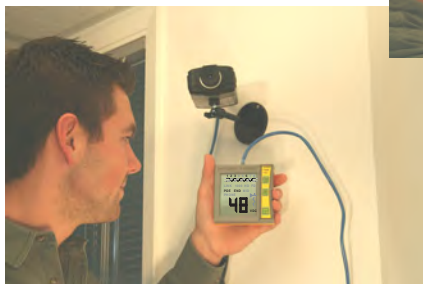

THE NEW WAY OF TESTING FOR VOLTAGE AND POWER

SMART • ACCURATE

Made in the USA
Patent pending
Copyright 2010
Byte Brothers, Inc.

CABLE AND POWER KITS

Special pricing when you combine the Power Panel with the Real World Certifier.

CPK1000 RWC1000K and POE1000
CPK1000IL RWC1000K and POE1000IL