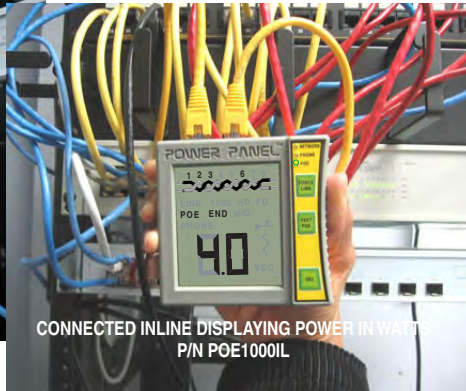

POWER PANEL™

CAT5/6 DVM (JACK AND POE TESTER)

3 POWER PANEL DVM MODELS TO CHOOSE FROM!

STANDARD VERSION DISPLAYING POE VOLTAGE
P/N POE1000

MODEL POE1000 STANDARD POWER PANEL

CONNECTED INLINE DISPLAYING POWER IN WATTS
P/N POE1000IL

MODEL POE1000IL POWER SENSING INLINE MODEL

INCLUDES FULL FEATURE ILLUMINATED PROBE
P/N POE1000ILT

MODEL POE1000ILT POWER PANEL TONE STAR

STANDARD UNIT FEATURES P/N POE1000

Scans pins and displays:
PoE power: Volts, watts, cable pair location, end / midspan.
Advertised data switch speed (10,100,1000 MB/s), duplex.
Cable pair location.
Phones (digital, analog)
INTERACTIVE BUTTONS:
VoIP phone and IP camera load simulator.
Link pulse transmit button.
OTHER FEATURES:
Tone generation
Port beacon, Auto shutoff
9V battery (included).

INLINE FEATURES P/N POE1000IL

All of the features of the Standard model plus:
POWER PASS THRU
Two jacks allow PoE power to be passed to the PoE device so it can be tested.
POWER MEASUREMENT
Placed **INLINE** between two devices, the power draw of the device can be measured in watts. Too much power draw is the number one reason for IP/PoE network failure.

TONE STAR FEATURES P/N POE1000ILT

All of the features of the **INLINE** model plus:
AN ILLUMINATED PROBE
The Tone Star model includes a full featured, filtered probe for tracing tones (wire location).
The probe features an ultra-bright LED light tip, filtering to block fluorescent hum, volume control, 2 status LEDs, adapters for alarm wire, RJ11, RJ45 and coax connectors.