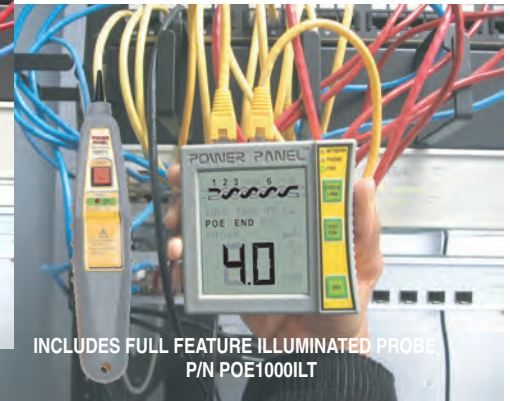

POWER PANEL™

CAT5/6 DVM (JACK AND POE TESTER)

3 POWER PANEL DVM MODELS TO CHOOSE FROM!

STANDARD VERSION DISPLAYING POE VOLTAGE
P/N POE1000

MODEL POE1000 STANDARD POWER PANEL

CONNECTED INLINE DISPLAYING POWER IN WATTS
P/N POE1000IL

MODEL POE1000IL POWER SENSING INLINE MODEL

INCLUDES FULL FEATURE ILLUMINATED PROBE
P/N POE1000ILT

MODEL POE1000ILT POWER PANEL TONE STAR

STANDARD UNIT FEATURES P/N POE1000

Scans pins and displays:
PoE power: Volts, watts, cable pair location, end / midspan.
Advertised data switch speed (10,100,1000 MB/s), duplex.
Cable pair location.
Phones (digital, analog)
INTERACTIVE BUTTONS:
VoIP phone and IP camera load simulator.
Link pulse transmit button.
OTHER FEATURES:
Tone generation
Port beacon, Auto shutoff
9V battery (included).

INLINE FEATURES P/N POE1000IL

All of the features of the Standard model plus:
POWER PASS THRU
Two jacks allow PoE power to be passed to the PoE device so it can be tested.
POWER MEASUREMENT
Placed **INLINE** between two devices, the power draw of the device can be measured in watts. Too much power draw is the number one reason for IP/PoE network failure.

TONE STAR FEATURES P/N POE1000ILT

All of the features of the **INLINE** model plus:
AN ILLUMINATED PROBE
The Tone Star model includes a full featured, filtered probe for tracing tones (wire location).
The probe features an ultra-bright LED light tip, filtering to block fluorescent hum, volume control, 2 status LEDs, adapters for alarm wire, RJ11, RJ45 and coax connectors.