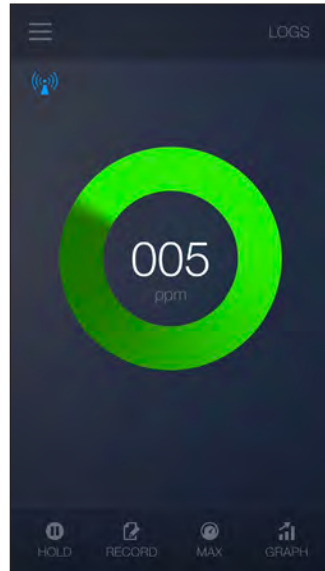

Wireless Carbon Monoxide Detector

Functions

- CO Detection: 0 to 999 ppm
- Resolution: 1 ppm

Features

- Wireless Connectivity
- Free App
- iOS® and Android™ compatible
- CO sensor Self-Test
- Audible alert
- 3 Color warning alert
- Max value capture
- Hold
- Auto zero upon power on
- Back light
- Low battery indicator
- Auto power off
- Belt clip
- Easy to replace CO sensor
- 1-Year limited warranty

Includes

- Free App for iOS® and Android™ (UEi COA2)
- Batteries AAA (3)
- Manual

Applications

CO Detection
Great for first responders