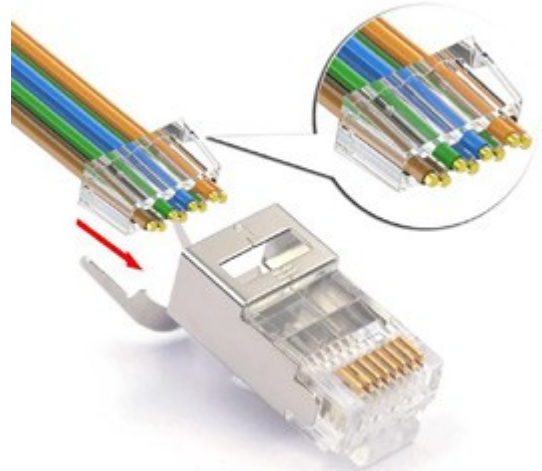

Modular CAT 5/6/7 Connectors

Standard High-Performance RJ45 Connectors:

- Lead-ins molded into the inside of the cable entry guide the wires into the wire slots
- 8 wire slots guide the wires and keep them in position
- Clear top allows for pin-out inspection before crimping

Pass-Thru RJ45 Connectors:

- Simplify twisted pair terminations by allowing the wires to slide through holes out the front of the connector
- Easily verify the proper wiring order with a visual inspection
- Crimp tool simultaneously crimps and cuts
- Wires will be properly flush to the front of the connector

CAT5/6 Pass-Thru
High-Speed, Pass-Thru, Modular
CAT5 or CAT6 Connector, Male

CAT5-HSP - 50 Pack
CAT6-HSP - 50 Pack
CAT5-HSPJAR - 100 Pack
CAT6-HSPJAR - 100 Pack

CAT5/6 Non Pass-Thru
High Performance Modular
CAT5 or CAT6 Connector, Male

CAT5-HPP - 50 Pack
CAT6-HPP - 50 Pack

CAT5/6 Shielded
Shielded, High-Speed, Pass-Thru,
Modular CAT5 or CAT6 Connector, Male

CAT5-HSPSTP - 50 Pack
CAT6-HSPSTP - 50 Pack

CAT7 Pass-Thru
CAT7 RJ45 Pass Through 50µ Gold
Plated Copper Metal Shield