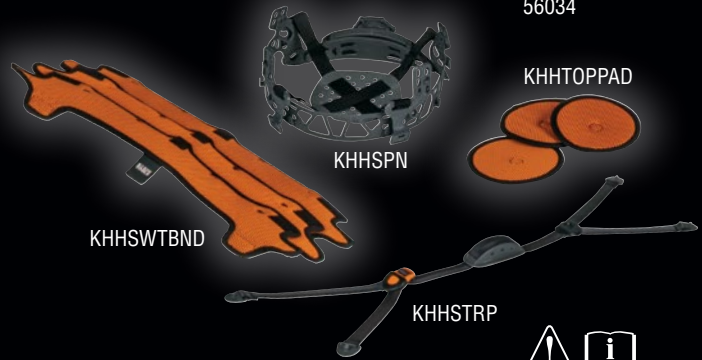

NON-VENTED CLASS E

VENTED CLASS C

Cat. No.	UPC 0-92644+	Hard Hat Description	Vented	Class	Shell Color
60100	60076-0	Cap Style	NO	E	White
60107	60078-4	Cap Style with Light*			White
60900	60085-2	Cap Style with Light*			Orange
60400	60081-4	Full Brim Style			White
60406	60083-8	Full Brim Style with Light*			White
60105	60077-7	Cap Style	YES	C	White
60113	60079-1	Cap Style with Light*			White
60901	60086-9	Cap Style with Light*			Orange
60401	60082-1	Full Brim Style			White
60407	60084-5	Full Brim Style with Light*			White

*Includes headlamp KHH56220 with 3 x AAA batteries

ACCESSORIES

Cat. No.	UPC 0-92644+	Description	Lumens	Batteries	Battery Life	Drop Protection
KHH56220	56043-9	Alkaline Headlamp/ Magnetic Worklight	Spotlight: 150; Floodlight: 50	3 x AAA	Spotlight: 6 hrs.; Floodlight: 10 hrs	6 ft (1.8 m)
56034	56034-7	Rechargeable Auto-Off Headlamp	Spot/High: 200; Flood/Low: 100	Rechargeable Internal, Li-Ion, 3.7V / 1700 mAh	Spot/High: 12 hrs.; Flood/Low: 22 hrs.	10 ft (3m)

KHH56220

56034

REPLACEMENT PARTS

Cat. No.	UPC 0-92644+	Description	Package Quantity
KHHSPN	60087-6	Hard Hat Suspension System	1
KHHTOPPAD	60088-3	Hard Hat Suspension Top Pad	3
KHHSWTBND	60089-0	Hard Hat Suspension Sweatband	3
KHHSTRP	60119-4	Hard Hat Chin Strap	1