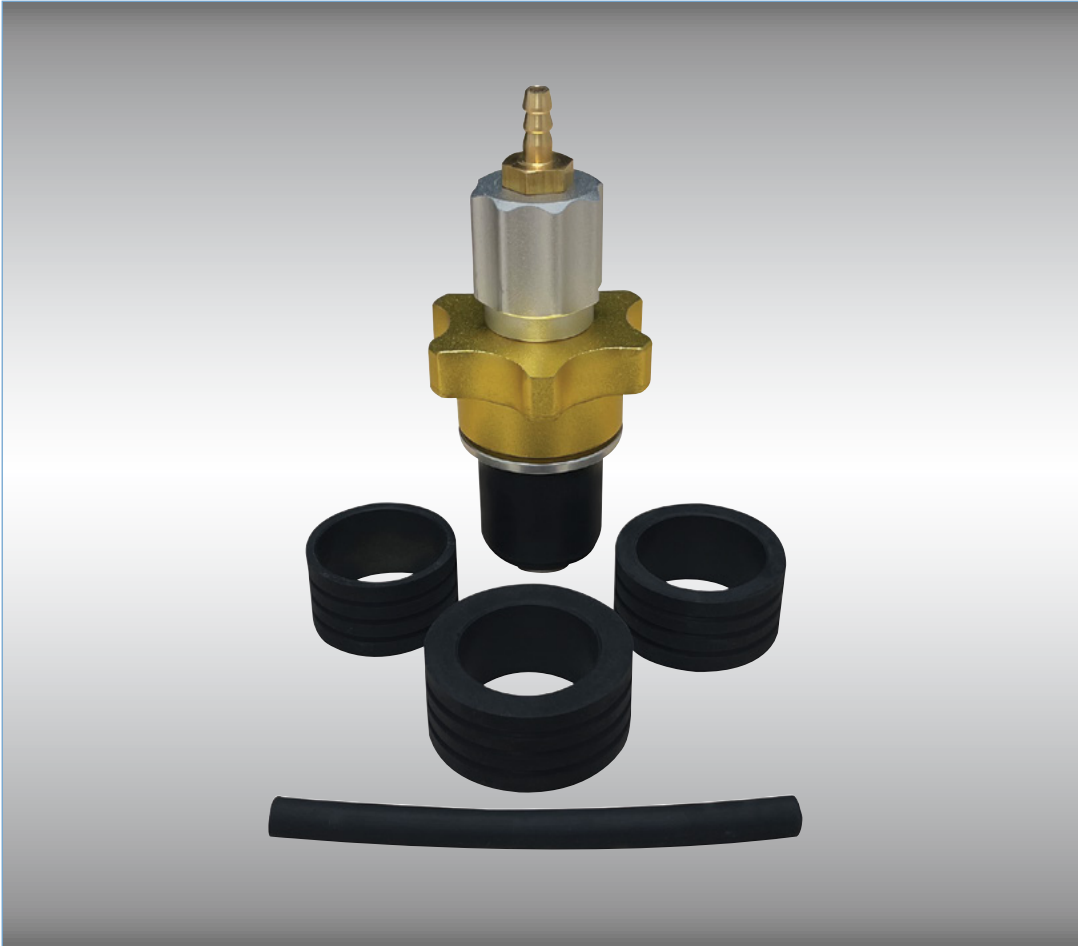

**Mastercool**<sup>®</sup> Inc.  
"World Class Quality"

**43060-UTA HIGH PRESSURE/TURBO SMOKE MACHINE UNIVERSAL COOLING SYSTEM ADAPTER KIT**

**SPECIFICATIONS:**

41018A

Radiator Adapter

43060-WH

Whip Hose for 43060-UTA Turbo Adapter

43060-RA-TB

Radiator Adapter Fitting for Turbo/Evap

43012-35

OD35 x ID30 Rubber Ring

43012-39

OD39 x ID30 Rubber Ring

43012-44

OD44 x ID30 Rubber Ring

Mastercool's high pressure/turbo smoke machine universal cooling system adapter is used with diagnostic smoke machines.

- UNIVERSAL DESIGN will fit most automotive radiators and expansion tanks
- EASILY SMOKE TEST any empty cooling system with the use of the universal adapter
- RUBBER HOSE FITTING on the adapter will connect to most diagnostic smoke machines
- ULTIMATE COVERAGE provided by 3 rubber ring gaskets included in the kit
- SECURE FIT using the simple twist style design