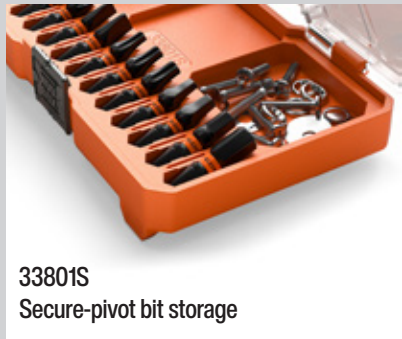

PROFLEX IMPACT-RATED SLIM STORE SETS

Impact Rated

Ultra-compact size fits tool pouches, pockets, and storage bins

LATCH ON THE BACK
Allows for compatibility
with larger MODbox™ cases

WHAT'S INSIDE

33001S

33002S

UNIQUE SET FEATURES

33001S
Organizing tray with dividers

33002S
Organizing tray with dividers

33510S
Security Bits

33801S
Secure-pivot bit storage

32787S
Low-profile micro-ratchet

Cat. No.	UPC	Description	Included	Magnetic Bit Holder
33801S	0-92644-33191-6	Slim ProFlex Impact-Rated Bit Set, 12-Piece	Slotted: 3/16", 1/4"; Square: SQ1, SQ2; Torx: T15, T20, T25; Phillips: #1, #2; Hex Bits: 3/16", 1/4"	Included
33001S	0-92644-33192-3	Slim ProFlex Impact-Rated Bit Set, Phillips #2 and TORX® #25, 20-Piece	Phillips: #2, Torx: T25	—
33002S	0-92644-33218-0	Slim ProFlex Impact-Rated Bit Set, Phillips #2 and Square #2, 20-Piece	Phillips: #2, Square: SQ2	—
33510S	0-92644-33193-0	Slim ProFlex Impact-Rated Security Bit Set, 23-Piece	T6H, T7H, T8H, T10H, T15H, T20H, T25H, T27H, T30H, T40H, TR 3/32", TR 1/8", TR 9/64", TR 5/32", TR 3/16", TR 1/4", TR 5/16", TR 3mm, TR 5mm, TR 6mm, SP8, SP10	Included
32787S	0-92644-32962-3	Slim ProFlex Micro Ratchet Impact-Rated Bit Set, 20-Piece	Slotted: 3/16", 1/4"; Square: SQ1, SQ2; Torx: T10, T15, T20, T25, T27, T30, Phillips: #1, #2; Hex Bits: 1/8", 5/32", 3/16", 7/32", 1/4" Square Adapter: 1/4"; Micro Ratchet	Included