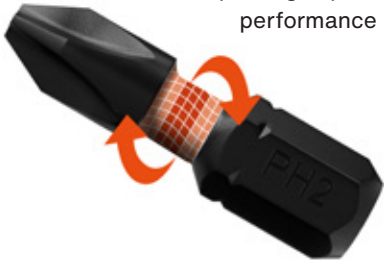

33510S

T6H, T7H, T8H, T10H, T15H, T20H, T25H, T27H, T30H, T40H
TR 3/32", TR 1/8", TR 9/64", TR 5/32", TR 3/16", TR 1/4", TR 5/16", TR 3mm, TR 5mm, TR 6mm

33801S

32787S

SLIM STORE SET FEATURES

PROFLEX TORSION ZONE

Reduces stress, extending bit life and improving impact performance

IMPACT RATED

For high-torque screwdriving applications

PRECISION-MACHINED TIPS

Engineered for a secure fit in fasteners, reducing cam-out and stripping

UNIQUE SET FEATURES

33001S
Organizing tray with dividers

33002S
Organizing tray with dividers

33510S
Security Bits

33801S
Secure-pivot bit storage

32787S
Low-profile micro-ratchet

Cat. No.	UPC	Description	Included	Magnetic Bit Holder
33801S	0-92644-33191-6	Slim ProFlex Impact-Rated Bit Set, 12-Piece	Slotted: 3/16", 1/4"; Square: SQ1, SQ2; Torx: T15, T20, T25; Phillips: #1, #2; Hex Bits: 3/16", 1/4"	Included
33001S	0-92644-33192-3	Slim ProFlex Impact-Rated Bit Set, Phillips #2 and TORX® #25, 20-Piece	Phillips: #2, Torx: T25	—
33002S	0-92644-33218-0	Slim ProFlex Impact-Rated Bit Set, Phillips #2 and Square #2, 20-Piece	Phillips: #2, Square: SQ2	—
33510S	0-92644-33193-0	Slim ProFlex Impact-Rated Security Bit Set, 23-Piece	T6H, T7H, T8H, T10H, T15H, T20H, T25H, T27H, T30H, T40H, TR 3/32", TR 1/8", TR 9/64", TR 5/32", TR 3/16", TR 1/4", TR 5/16", TR 3mm, TR 5mm, TR 6mm, SP8, SP10	Included
32787S	0-92644-32962-3	Slim ProFlex Micro Ratchet Impact-Rated Bit Set, 20-Piece	Slotted: 3/16", 1/4"; Square: SQ1, SQ2; Torx: T10, T15, T20, T25, T27, T30, Phillips: #1, #2; Hex Bits: 1/8", 5/32", 3/16", 7/32", 1/4" Square Adapter: 1/4"; Micro Ratchet	Included