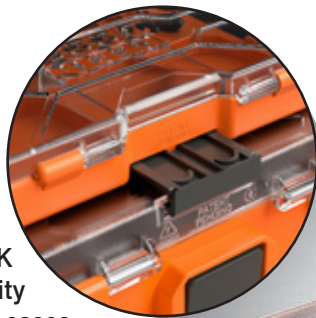

PROFLEX IMPACT-RATED SLIM STORE SETS

Impact Rated

Ultra-compact size fits tool pouches, pockets, and storage bins

LATCH ON THE BACK
Allows for compatibility
with larger MODbox™ cases

WHAT'S INSIDE

33001S

33002S

33510S

T6H, T7H, T8H, T10H, T15H, T20H, T25H, T27H, T30H, T40H
TR 3/32", TR 1/8", TR 9/64", TR 5/32", TR 3/16", TR 1/4", TR 5/16", TR 3mm, TR 5mm, TR 6mm

33801S

32787S

SLIM STORE SET FEATURES

PROFLEX TORSION ZONE

Reduces stress, extending bit life and improving impact performance

IMPACT RATED

For high-torque screwdriving applications

PRECISION-MACHINED TIPS

Engineered for a secure fit in fasteners, reducing cam-out and stripping

UNIQUE SET FEATURES

33001S
Organizing tray with dividers

33002S
Organizing tray with dividers

33510S
Security Bits

33801S
Secure-pivot bit storage

32787S
Low-profile micro-ratchet

Cat. No.	UPC	Description	Included	Magnetic Bit Holder
33801S	0-92644-33191-6	Slim ProFlex Impact-Rated Bit Set, 12-Piece	Slotted: 3/16", 1/4"; Square: SQ1, SQ2; Torx: T15, T20, T25; Phillips: #1, #2; Hex Bits: 3/16", 1/4"	Included
33001S	0-92644-33192-3	Slim ProFlex Impact-Rated Bit Set, Phillips #2 and TORX® #25, 20-Piece	Phillips: #2, Torx: T25	—
33002S	0-92644-33218-0	Slim ProFlex Impact-Rated Bit Set, Phillips #2 and Square #2, 20-Piece	Phillips: #2, Square: SQ2	—
33510S	0-92644-33193-0	Slim ProFlex Impact-Rated Security Bit Set, 23-Piece	T6H, T7H, T8H, T10H, T15H, T20H, T25H, T27H, T30H, T40H, TR 3/32", TR 1/8", TR 9/64", TR 5/32", TR 3/16", TR 1/4", TR 5/16", TR 3mm, TR 5mm, TR 6mm, SP8, SP10	Included
32787S	0-92644-32962-3	Slim ProFlex Micro Ratchet Impact-Rated Bit Set, 20-Piece	Slotted: 3/16", 1/4"; Square: SQ1, SQ2; Torx: T10, T15, T20, T25, T27, T30, Phillips: #1, #2; Hex Bits: 1/8", 5/32", 3/16", 7/32", 1/4" Square Adapter: 1/4"; Micro Ratchet	Included