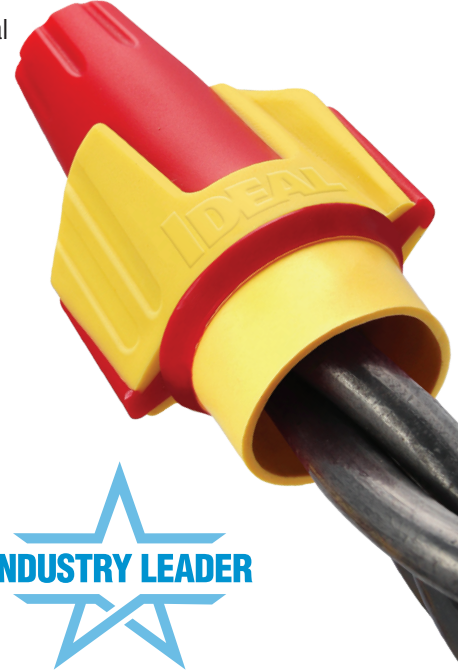

TWISTER[®] PRO FAMILY

WIRE CONNECTORS

**WIDEST WIRE RANGE
IN THE INDUSTRY**

1.888.610.7664

 www.calcert.com

sales@calcert.com

TWISTER® PRO FAMILY

WIRE CONNECTORS

The Twister Pro® and ProFLEX™ family combines the most comfortable wire connector from IDEAL Electrical with the widest wire range of any multi-colored connectors in the industry. These connectors are designed with a live-action spring and high-leverage wings that provide excellent grip and torque. The ProFLEX™ line up is also engineered with a flexible skirt for added protection, providing performance professional electricians can trust.

Features:

- Widest Wire Range of any multi-colored wire connectors in the industry
- Model's 343, 345, 347 and 348 flexible skirt provides improved protection and adapts to fit electrical boxes with limited space
- Swept wing design with SureGrip™ overmold offers greater comfort, leverage, and torque for faster connections
- Expanding square-wire spring and polypropylene shell deliver a secure connection every time