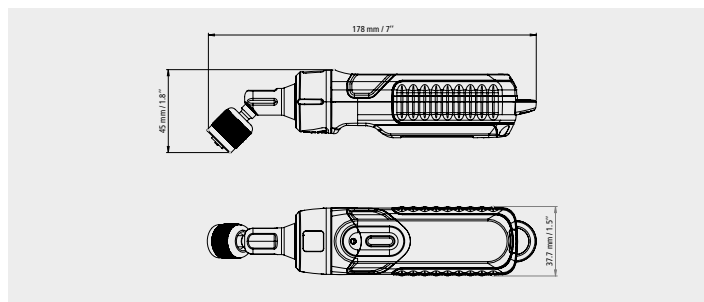

* Can work with BLE4.0 but the wireless range will be downgraded

HOUSING

Weight	200 g (0.44 lb)
Control	1 on/off button
Material	Polyamide 6.6 + 30% glass fiber & TPE
Protection	IP54

KIT CONTENT

- Adjustment certificate
- 3x AAA batteries

DIMENSIONS

New smart assistant app: Sauermann Pilot

Digital tech leveraged to help technicians

- Free app for iOS & Android mobile devices
- Real time control, readings display and recordings
- Create, sign and send reports with pictures
- Report creation in PDF and CSV (for Excel) formats
- Internal detailed customer database management