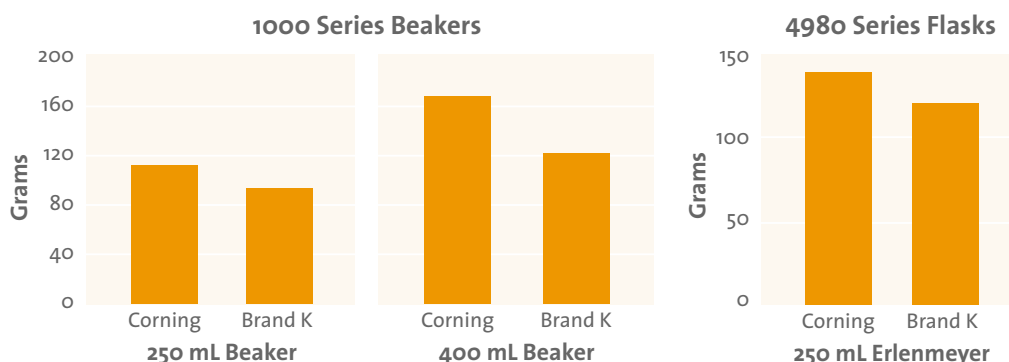

PYREX® Beakers and Erlenmeyer Flasks

The advantages of PYREX glassware over lower quality alternatives become very obvious when you start to compare. PYREX beakers and Erlenmeyer flasks have thicker glass walls and are heavier than other brand glassware.

PYREX Beakers Ordering Information